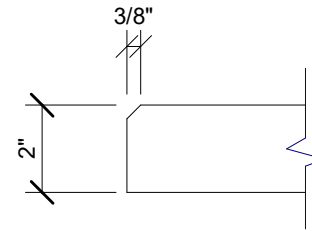

1 SIDE VIEW
1" = 1'-0"

2 EDGE DETAIL
3" = 1'-0"

3 PLAN VIEW
1" = 1'-0"

4 END VIEW
1" = 1'-0"

123 Columbia Court N. Chaska, MN 55318
www.acousticalsurfaces.com
1-800-854-2948

PRODUCT LINE: 2" Enviroacoustic Design Panels - 2ft x 2ft - Beveled Edge - Grid