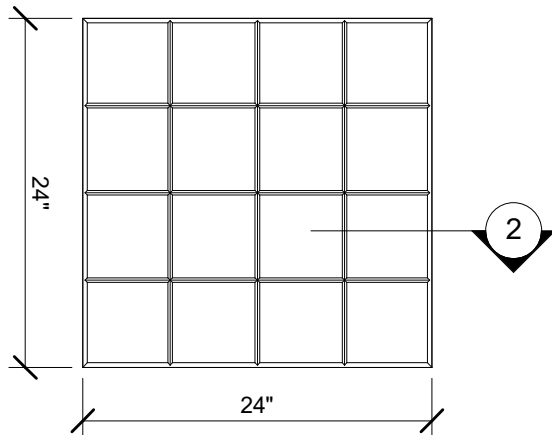

1 SIDE VIEW
1" = 1'-0"

2 EDGE DETAIL
3" = 1'-0"

3 PLAN VIEW
1" = 1'-0"

4 END VIEW
1" = 1'-0"

123 Columbia Court N. Chaska, MN 55318
www.acousticalsurfaces.com
1-800-854-2948

PRODUCT LINE: 2" Enviroacoustic Design Panels - 2ft x 2ft - Beveled Edge - Grid